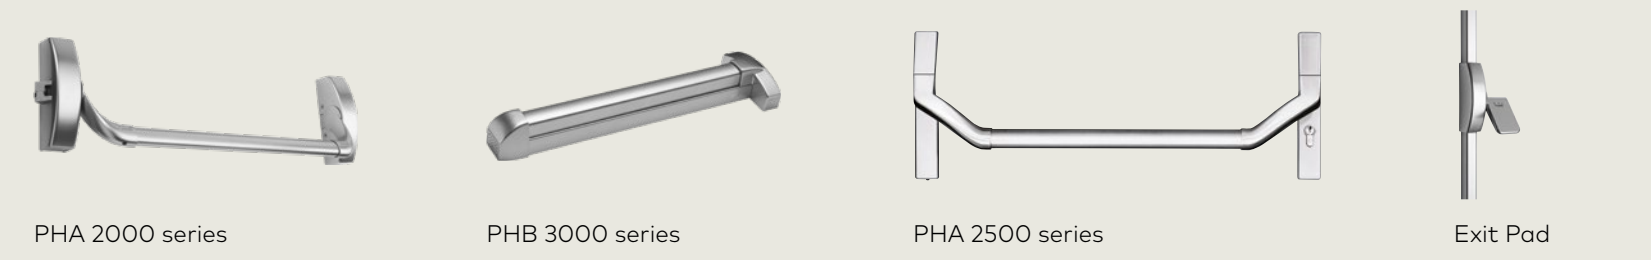

Swing Doors

Half-height Sensor Barriers & Gates

Full-height Turnstiles

Security Revolving Doors & Turnstiles

Personal Interlocks

Reader Posts

Personal Guiding Bars

Door Hardware

Concealed Slide Channel Door Closers

Slide Channel Door Closers

Rack & Pinion Door Closers

Floor Spring Door Closers

Transom Door Closers

Accessories

Lever Handles

Pull Handles

Security Hardware

Door Accessories Levers & Handles

Panic Hardware

Locks

Electromagnetic Lock

Electric Strikes

Escape Route Systems SafeRoute

Escape Route Systems TMS