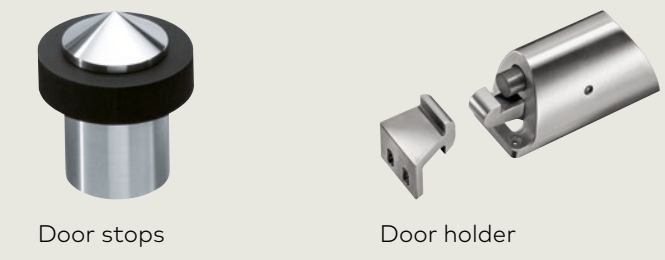

Swing Doors

Half-height Sensor Barriers & Gates

Full-height Turnstiles

Security Revolving Doors & Turnstiles

Personal Interlocks

Reader Posts

Personal Guiding Bars

Door Hardware

Concealed Slide Channel Door Closers

Slide Channel Door Closers

Rack & Pinion Door Closers

Floor Spring Door Closers

Transom Door Closers

Accessories

Lever Handles

Pull Handles

Security Hardware

Door Accessories Levers & Handles

Panic Hardware

Locks

Electromagnetic Lock

Electric Strikes

Escape Route Systems SafeRoute

Escape Route Systems TMS