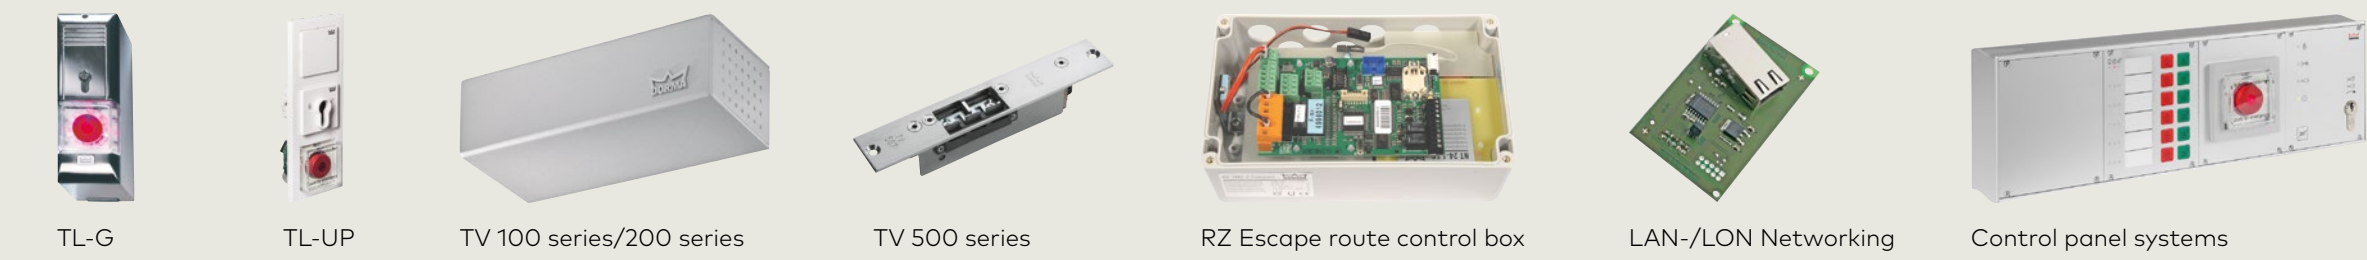

Security Hardware

Door Accessories Levers & Handles

Panic Hardware

Locks

Electromagnetic Lock

Electric Strikes

Escape Route Systems SafeRoute

Escape Route Systems TMS

dormakaba pextra+ dormakaba pextra Standard serrated key Serrated key with Trendkey clip Serrated key with metal clip

Electronic Access & Data

Electronic Cylinder Locks

Digital Cylinders - Standard Version White Half Version Dual Version Anti-Panic Version Mechatronic Cylinders - Forend Version Compact Version Surface Fixed Version