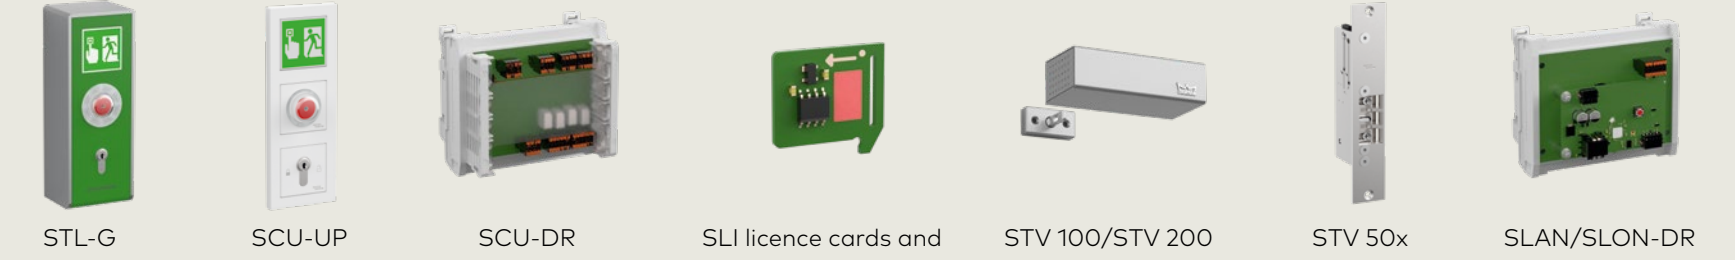

Security Hardware

Door Accessories Levers & Handles

Panic Hardware

Locks

Electromagnetic Lock

Electric Strikes

Escape Route Systems SafeRoute

Escape Route Systems TMS

dormakaba pextra+ dormakaba pextra Standard serrated key Serrated key with Trendkey clip Serrated key with metal clip

Electronic Access & Data

Electronic Cylinder Locks

Digital Cylinders - Standard Version White Half Version Dual Version Anti-Panic Version Mechatronic Cylinders - Forend Version Compact Version Surface Fixed Version