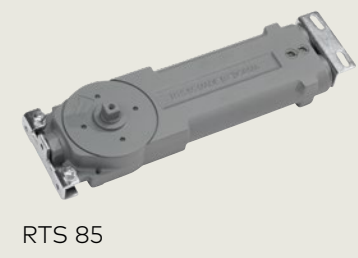

Concealed Slide Channel Door Closers

Slide Channel Door Closers

Rack & Pinion Door Closers

Floor Spring Door Closers

Transom Door Closers

Accessories

Lever Handles

Pull Handles

Security Hardware

Door Accessories Levers & Handles

Panic Hardware

Locks

Electromagnetic Lock

Electric Strikes

Escape Route Systems SafeRoute

Escape Route Systems TMS

dormakaba pextra+ dormakaba pextra Standard serrated key Serrated key with Trendkey clip Serrated key with metal clip

Electronic Access & Data

Electronic Cylinder Locks

Digital Cylinders - Standard Version White Half Version Dual Version Anti-Panic Version Mechatronic Cylinders - Forend Version Compact Version Surface Fixed Version

Axessor

CIT IP USB

Mauer Electronic

Combi B 30 with lock unit Combi B 30 with handle Combi B 30 dial knob Code Combi K with 3-way closure

Mauer Mechanical

Primus C Centurio A Plus E-lo-safe M Quick-Combi K Defender 83456 Defender 720 Defender 210 Depravo F